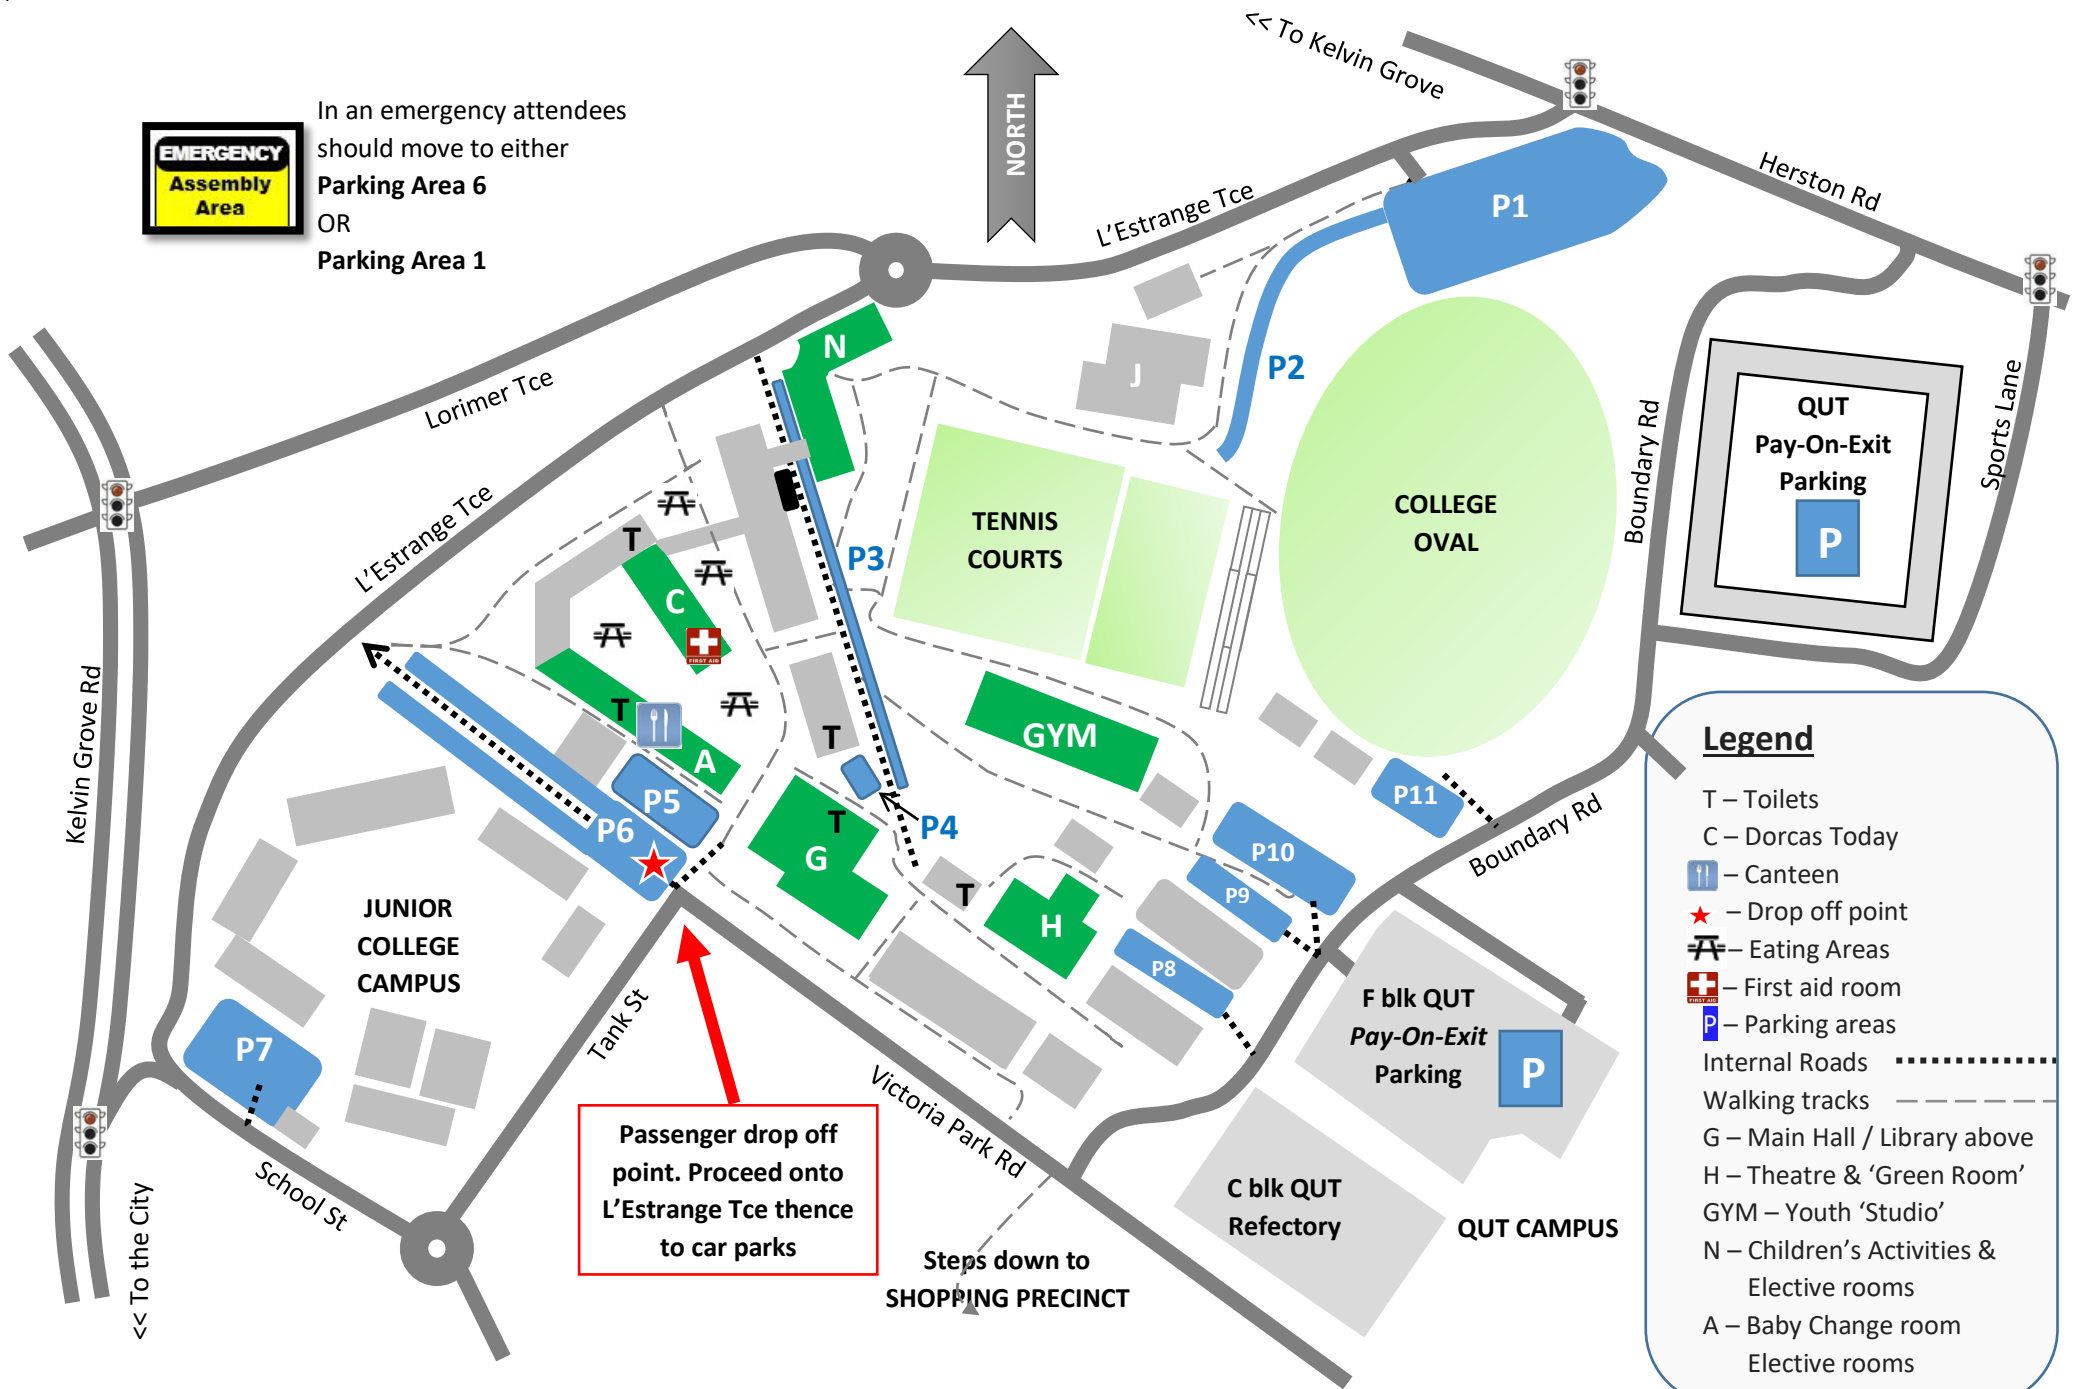

In an emergency attendees should move to either
Parking Area 6
 OR
Parking Area 1

Passenger drop off point. Proceed onto L'Estrange Tce thence to car parks

Legend

- T – Toilets
- C – Dorcas Today
- Canteen
- Drop off point
- Eating Areas
- First aid room
- Parking areas
- Internal Roads (dotted line)
- Walking tracks - - - - - (dashed line)
- G – Main Hall / Library above
- H – Theatre & 'Green Room'
- GYM – Youth 'Studio'
- N – Children's Activities & Elective rooms
- A – Baby Change room
Elective rooms

This area shown in more detail on the inside front cover